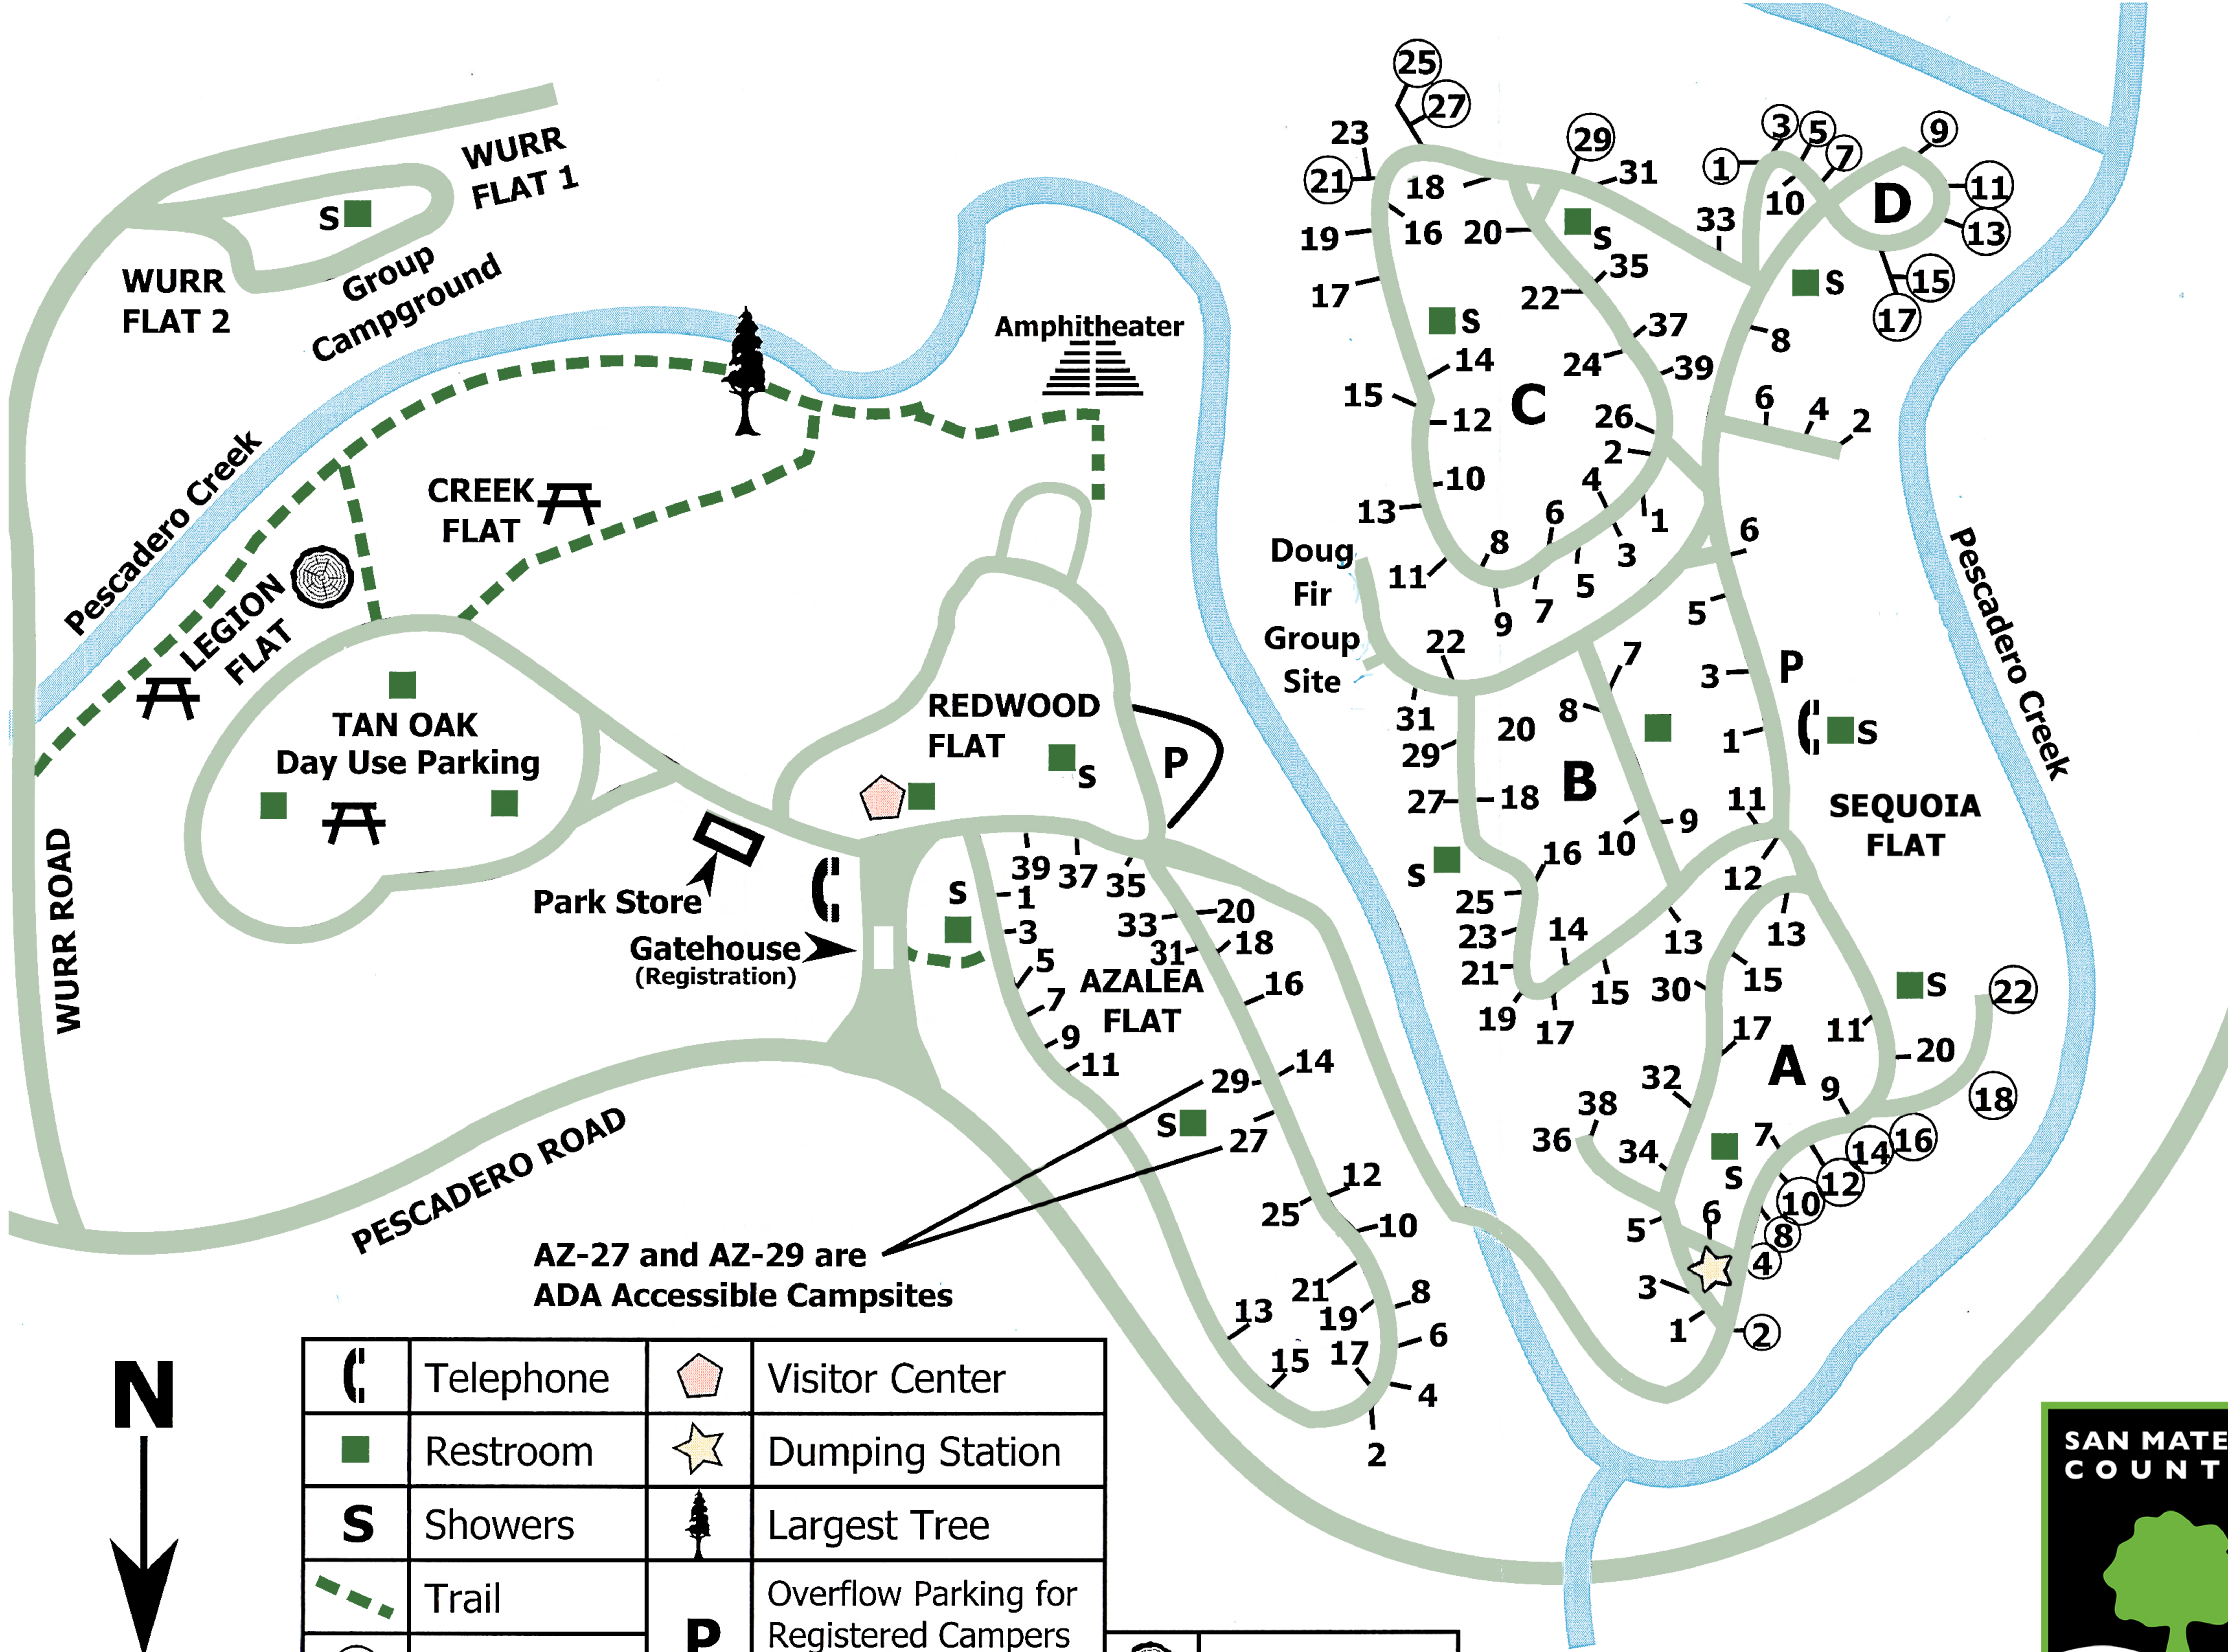

Memorial Park Campground

AZ-27 and AZ-29 are ADA Accessible Campsites

	Telephone		Visitor Center
	Restroom		Dumping Station
	Showers		Largest Tree
	Trail		Overflow Parking for Registered Campers (No Day Use)
	Bank Site		Hollow Tree