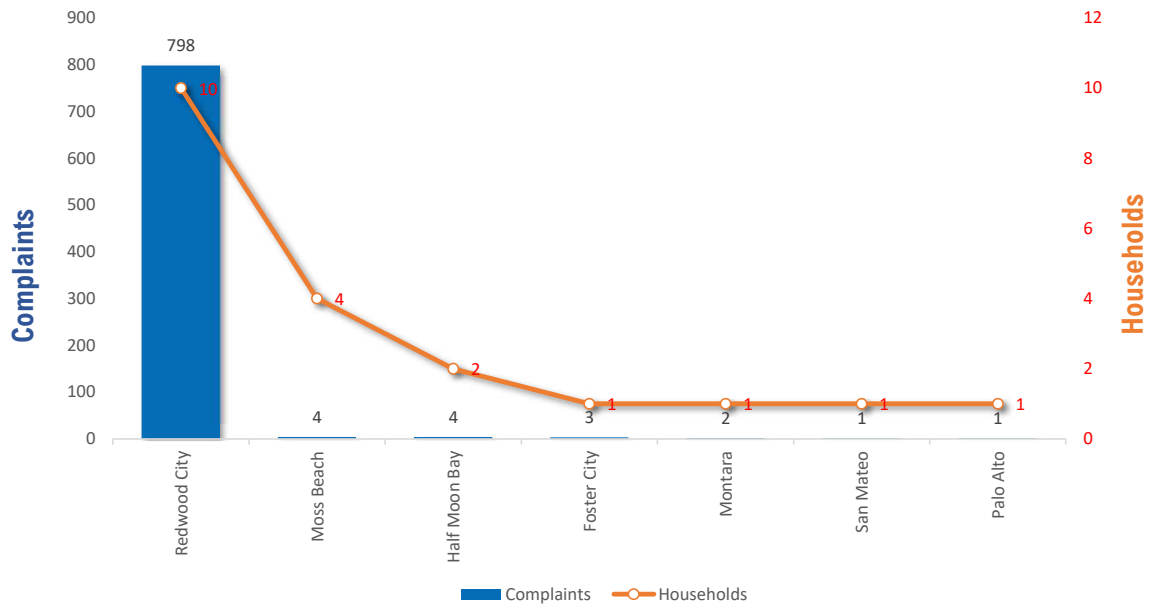

SAN MATEO COUNTY AIRPORTS

COMPLAINT REPORT

NOV - JAN 2024

3-Month Totals & Trends

20

Households

813

Comments

271

YTD

CITY	COMPLAINTS	HOUSEHOLDS	COMPLAINTS/ HOUSEHOLD
Redwood City	798	10	79.8
Moss Beach	4	4	1.0
Half Moon Bay	4	2	2.0
Foster City	3	1	3.0
Montara	2	1	2.0
San Mateo	1	1	1.0
Palo Alto	1	1	1.0
Totals	813	20	40.7