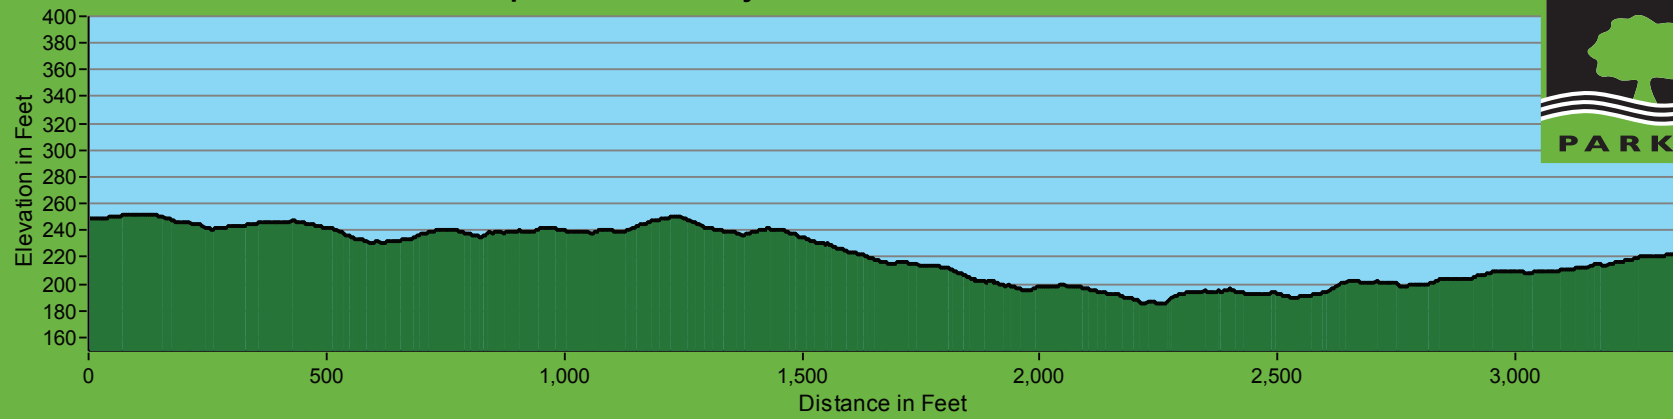

Junipero Serra County Park - Live Oak Nature Trail Profile

67 Foot Elevation Profile / Profile begins and ends at De Anza Parking Lot